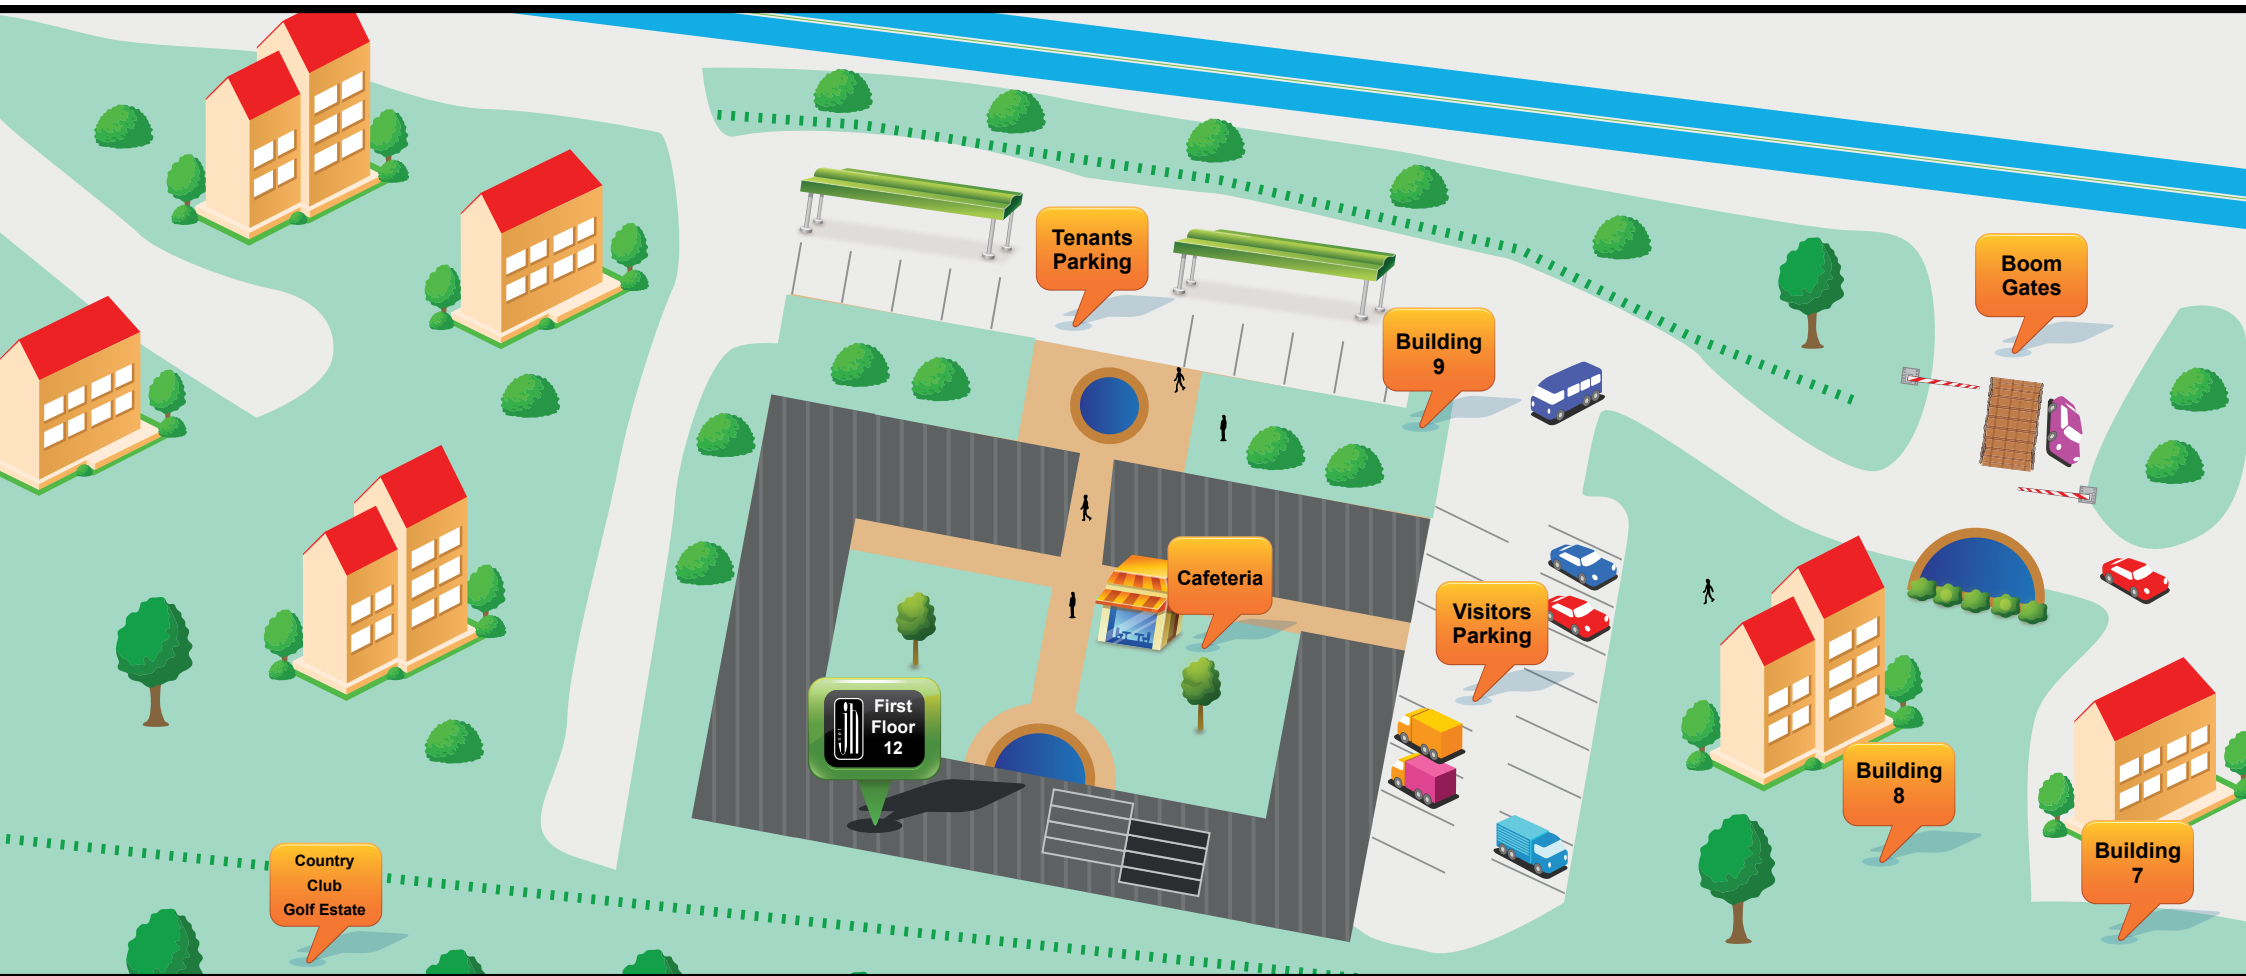

Road Map to the JHNet Offices

Directions from Woodmead

1. Head south on Woodmead Drive towards Woodlands Drive with Makro on your right.
2. Turn right onto Woodlands Drive.
3. Woodlands Drive turns slightly right and becomes Kelvin Drive.
4. Turn right onto Bowling Ave & right into Riley Street.
5. Pinewood Office Park will be on your right.

Directions from Sandton

1. Head up towards Sandton City from William Nicol.
2. Take left onto Grayston Drive.
3. Turn left onto Rivonia Road
4. Turn right onto Kelvin Drive.
5. Turn left onto Bowling Avenue.
6. Turn right onto Riley Street.
7. Find Pinewood Office Park on your right.

Directions from Fourways

1. Head south east on the Witkoppen Road from Monti Casino towards Sunninghill Hospital.
2. On the robot by the Sunninghill Hospital, turn right onto Bowling Avenue.
3. Drive over the highway bridge.
4. Turn on the first left onto Riley Street.
5. You will find Pinewood Office Park on your right.

Building Directions to the JHNet Offices

1. At the Pinewood Office Park Boom Gates, turn right.
2. Turn left into the first road passing building 8 & a water-fountain.
3. Visitors parking is available on both sides of that first road.
4. Walk up the entrance stairway toward the cafeteria.
5. Across the court yard there is a water fountain and stairs.
6. Go up the stairs & turn left.
7. You will find JHNet offices on that corridor at F12.